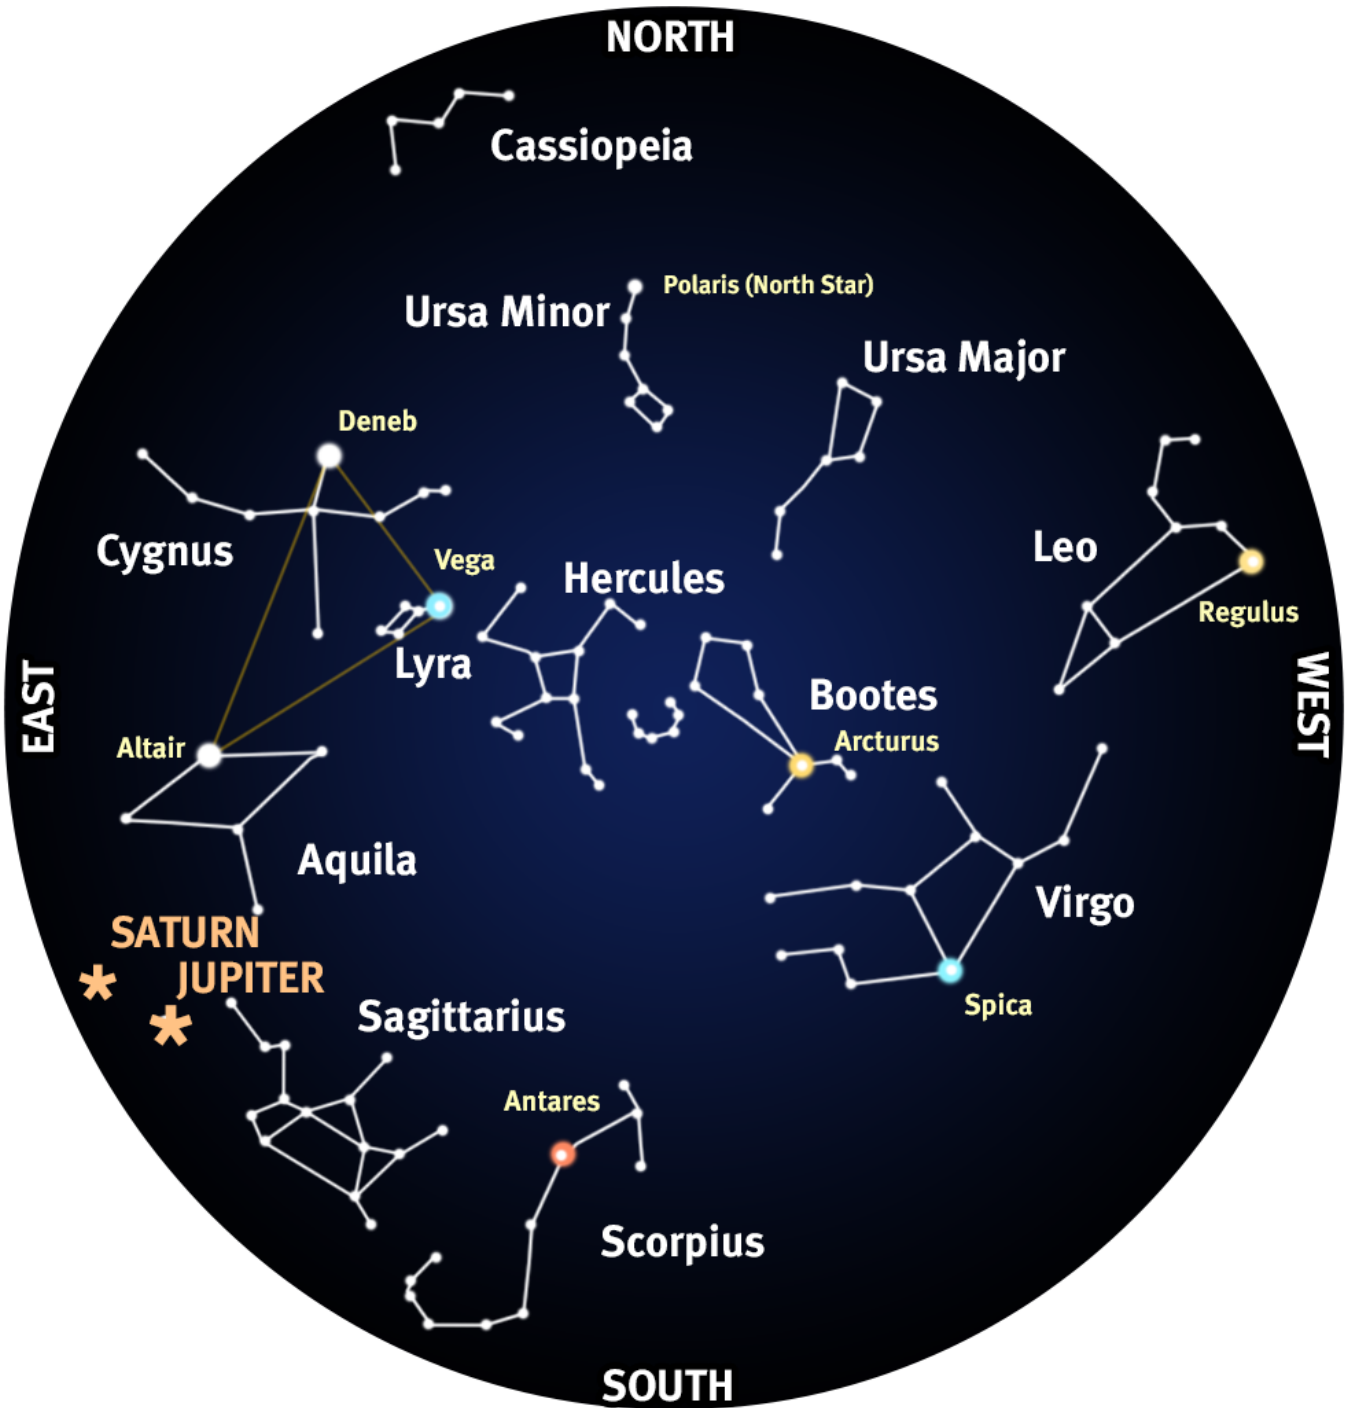

2020

Buhl Planetarium & Observatory

JUNE STAR CHART

Night sky from Pittsburgh, PA 10 pm EST mid-June

2020

Buhl Planetarium & Observatory

JUNE STAR CHART

CARNEGIE
SCIENCE
CENTER

What's happening in June?

Happy Summer! June 20 marks the summer solstice, the first day of summer. This means that the Earth's North Pole is at its maximum tilt towards the Sun, giving us in the northern hemisphere the maximum daylight hours out of the year. This is also when the Sun will reach its highest point in the sky. Near noon in Pittsburgh on June 20, the Sun will be 73° over our heads, as opposed to noon on the winter solstice, where it only reaches 26°.

Space Fact of the Month

Even though it is the largest planet, Jupiter spins the fastest out of all our solar system's planets. One day on Jupiter is nine hours and 55 minutes long!

Star Chart FAQ

How do I use the star chart?

Why isn't the Moon on the star chart?

The star chart covers a whole month. During this time, the Moon travels all the way around the Earth, doing a full lap around the sky.

Try to see how far the Moon moves compared to the background stars from day to day.