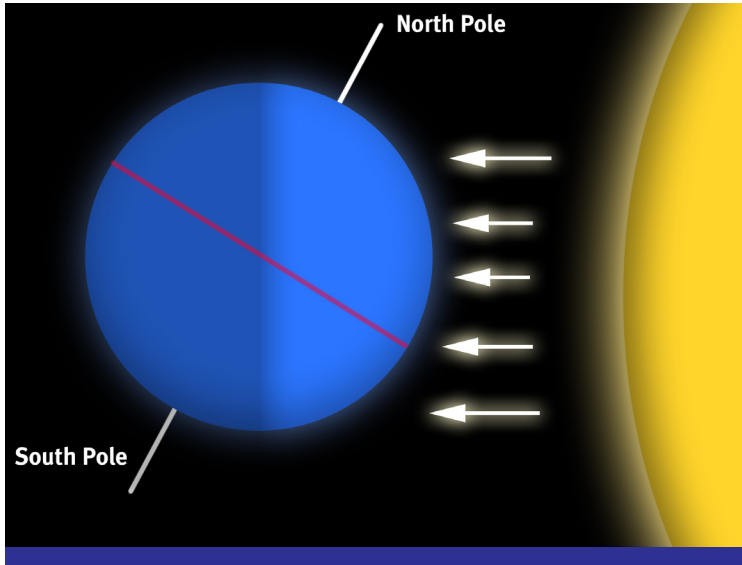

What's happening in June?

Happy Summer! June 20 marks the summer solstice, the first day of summer. This means that the Earth's North Pole is at its maximum tilt towards the Sun, giving us in the northern hemisphere the maximum daylight hours out of the year. This is also when the Sun will reach its highest point in the sky. Near noon in Pittsburgh on June 20, the Sun will be 73° over our heads, as opposed to noon on the winter solstice, where it only reaches 26°.

Space Fact of the Month

Even though it is the largest planet, Jupiter spins the fastest out of all our solar system's planets. One day on Jupiter is nine hours and 55 minutes long!

Star Chart FAQ

How do I use the star chart?

Hold it out in front of you with the direction you're facing at the bottom of the chart. It works even better if you hold it above your head and look up at it.

Why are east and west switched?

They are only switched because you're used to looking at maps of the ground. Hold it above your head, and you'll see the directions line up just right.

Why isn't the Moon on the star chart?

The star chart covers a whole month. During this time, the Moon travels all the way around the Earth, doing a full lap around the sky.

Try to see how far the Moon moves compared to the background stars from day to day.